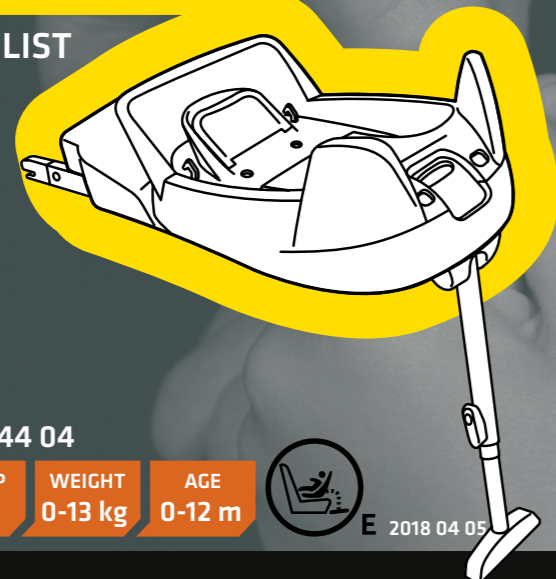

### CAR LIST

ECE R44 04

GROUP 0+ WEIGHT 0-13 kg AGE 0-12 m

2018 04 05

HTS BeSafe as

N-3535 Krøderen, Norway - www.besafe.com

### Recommendation list for cars and installation of iZi Go Isofix

The iZi Go Isofix is a semi-universal Isofix child restraint system. It is approved to regulation 44.04 series of amendments for general use in vehicles fitted with Isofix anchorage systems. It will fit vehicles with positions approved as Isofix positions (as detailed in the vehicle handbook), depending on category of the child and of the fixture. The mass group and the Isofix size class for which this device is intended is : E. The iZi Go Isofix is suitable for fixing into the seat positions of the cars listed below, providing approved Isofix points are fitted and available. Seat positions in other cars may also be suitable to accept this child restraint, however we have not yet tested that combination of car and iZi Go Isofix. If in doubt, consult either BeSafe or the retailer. For updated carlist see: [www.besafe.com](http://www.besafe.com)

When the support leg is positioned on a storage compartment in front of the car seat, this compartment has to be completely filled up with Expanded Poly Styreen foam (EPS), so that the cover can hold the forces of the support leg. Consult the car dealer, if they offer a special solution. When the floor under the floor support is insufficient to hold the forces you can not use the iZi Go Isofix in this position of the car. Carseat positions marked with \* can have a storage compartment in front of the seat. Isofix anchorages in the passenger seat (position 1) are normally offered as option, so depending on the model this position can be available or not.

BeSafe recommends to install the iZi Go Isofix in all vehicle seat positions which are intended to be used and check installation, available space in the vehicle and position of the child, to verify if the iZi Go Isofix is acceptable for your situation.